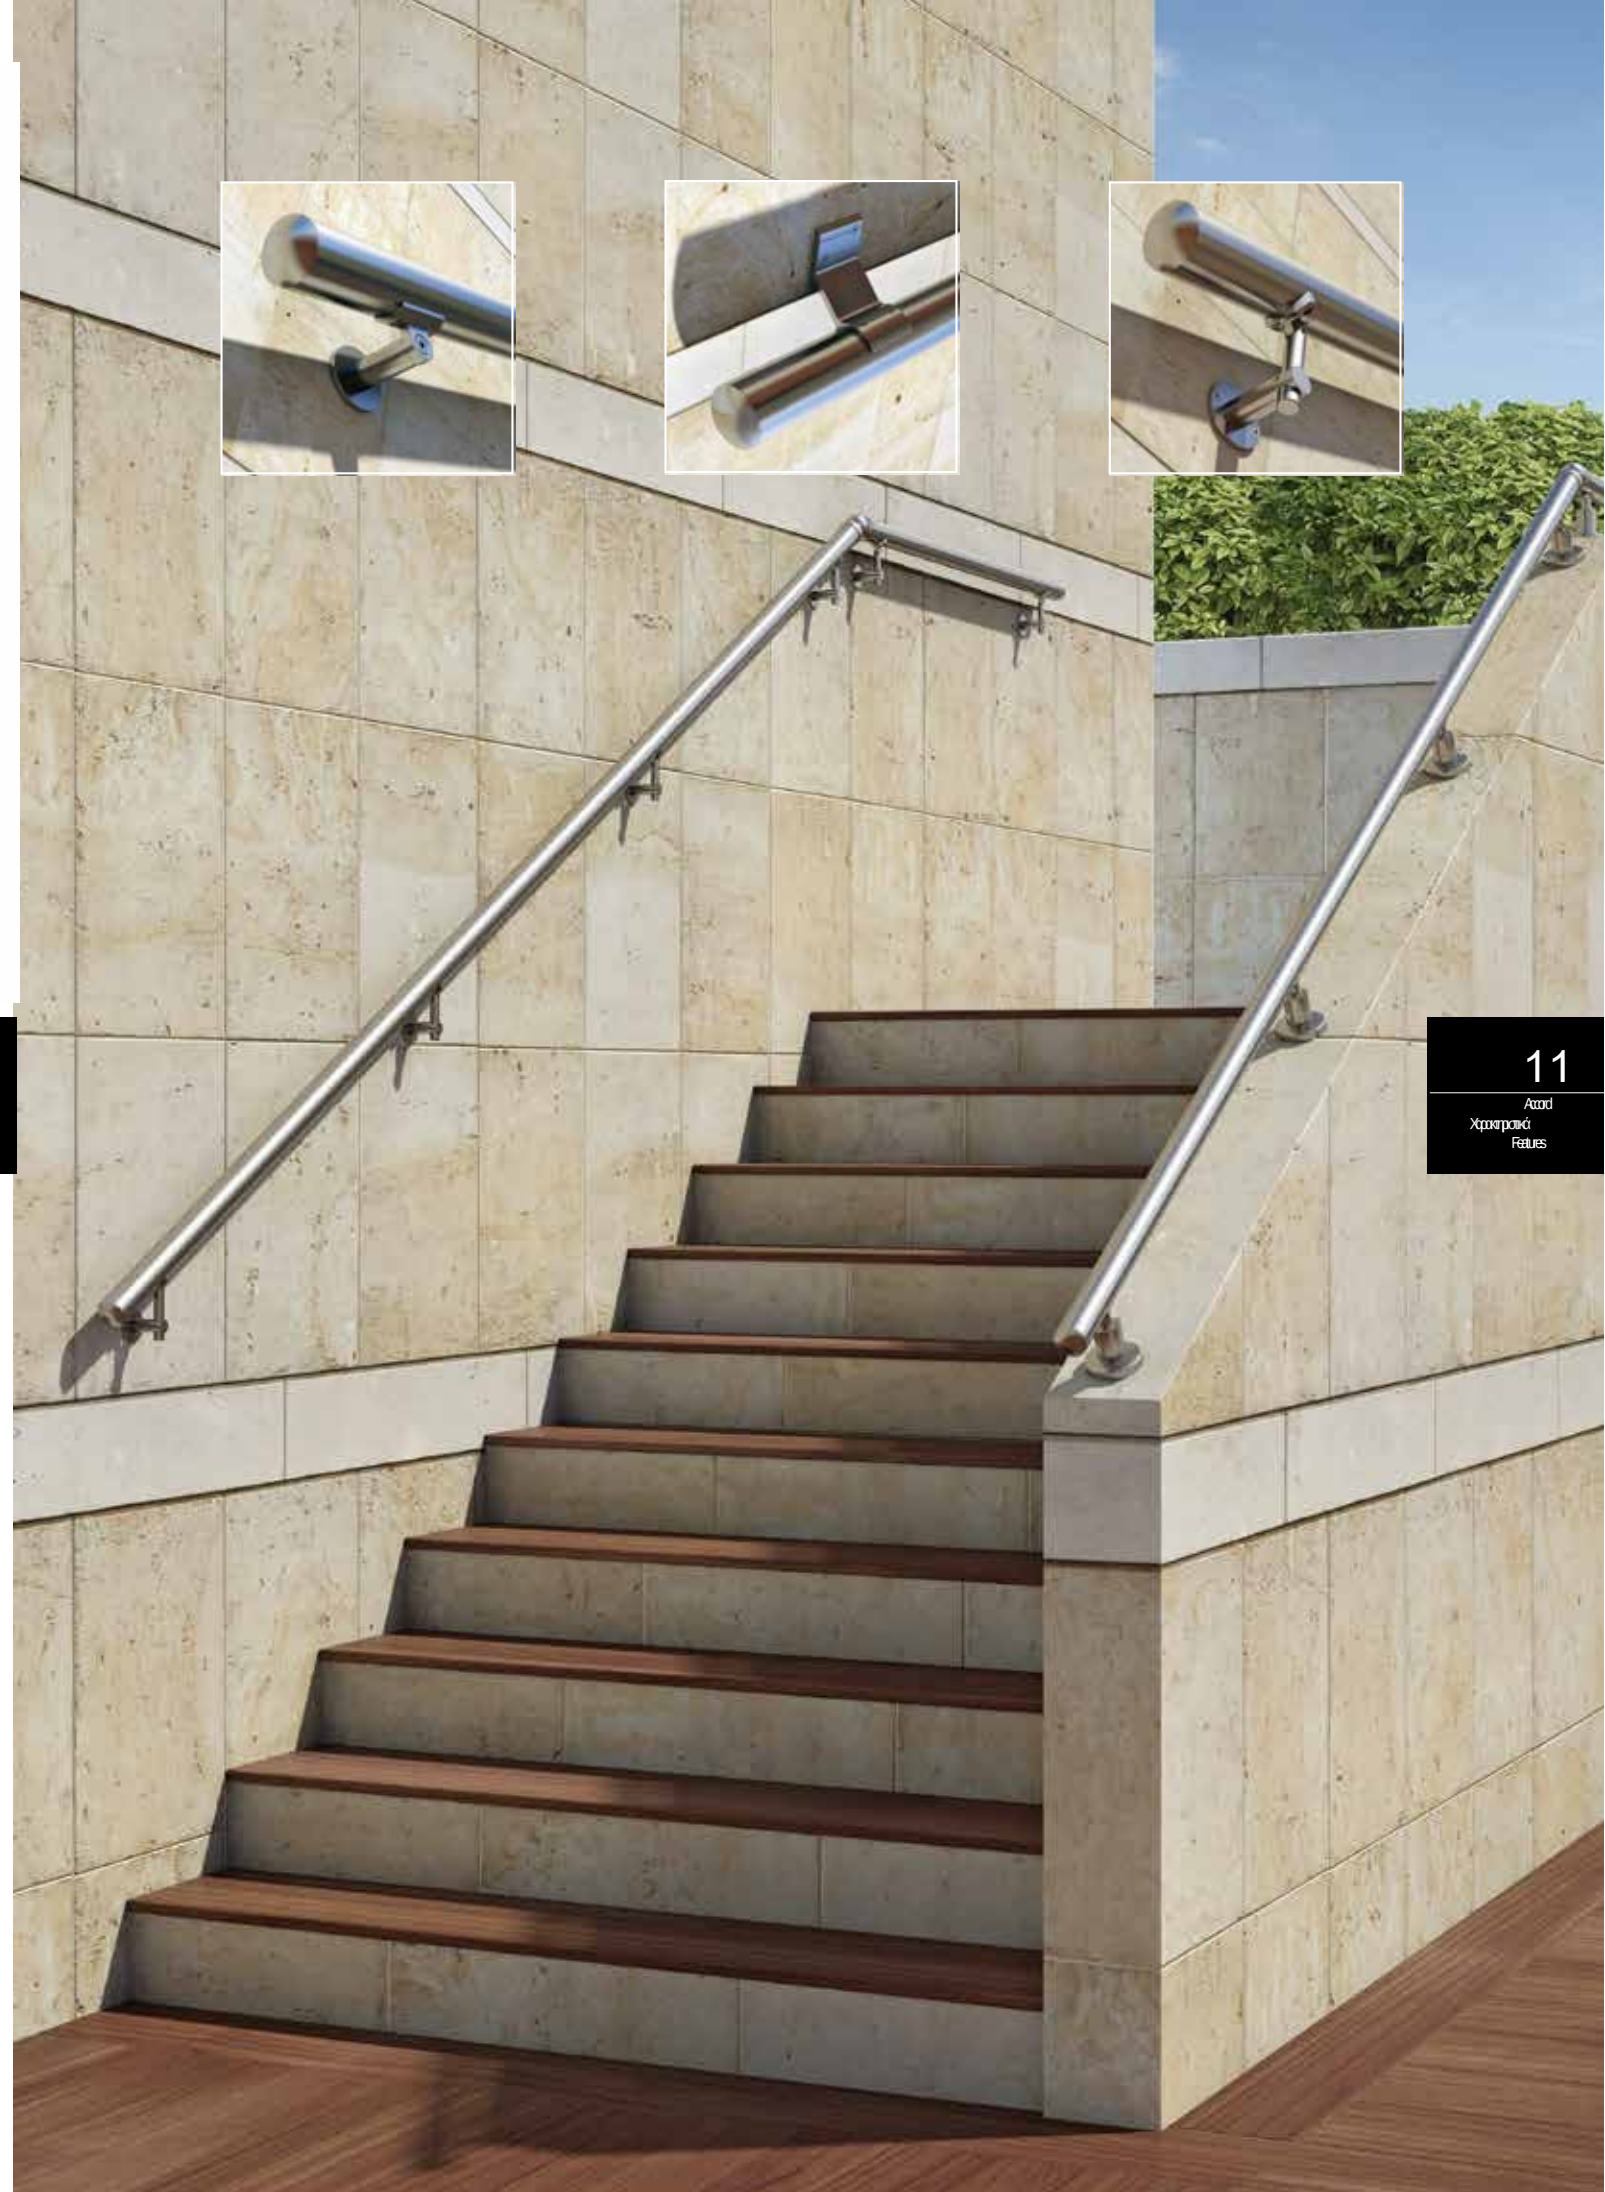

Specially designed accessories, allow application of the Accord design on any type of staircase, indoor or outdoor.

10

Accord
Χαρακτηριστικά
Features

11

Accord
Χαρακτηριστικά
Features

4165

Επιπόχιο στήριγμα
κουπαστής F50-200
Wall support for
F50-200 railtop