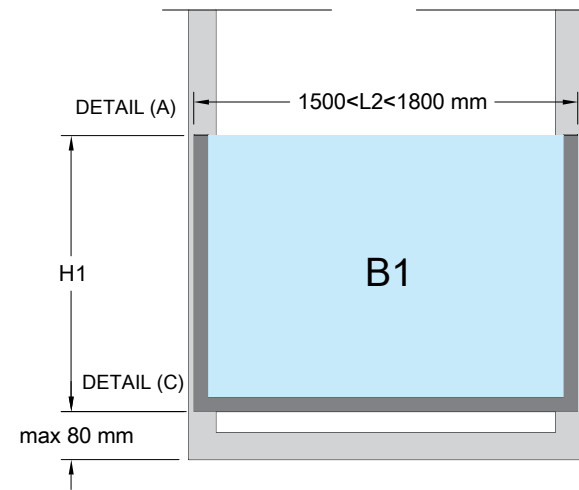

The Classic European is placed side-mounted, fixed either on the wall or the frame, with no visible bolts and wall fixings, with the choice of a bottom rail and/or the glass extended over the frame.

400 < H1 ≤ 1200 mm
500 < L1 ≤ 1500 mm