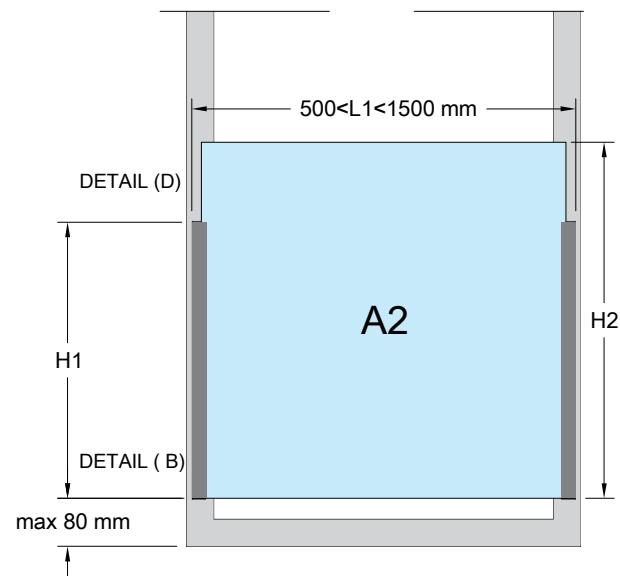

The Classic European is placed side-mounted, fixed either on the wall or the frame, with no visible bolts and wall fixings, with the choice of a bottom rail and/or the glass extended over the frame.

400 < H1 ≤ 1200 mm
500 < L1 ≤ 1500 mm