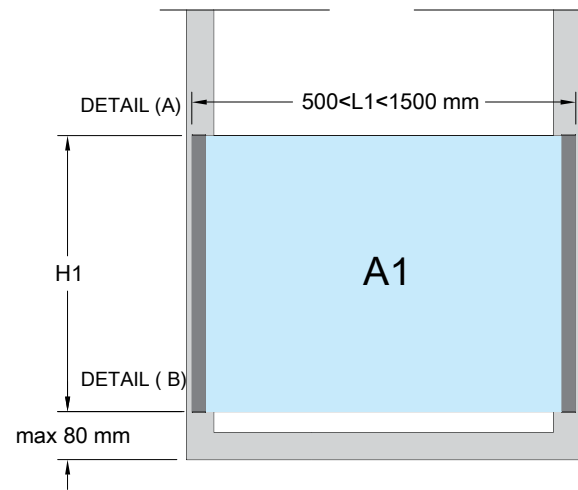

The Classic European is placed side-mounted, fixed either on the wall or the frame, with no visible bolts and wall fixings, with the choice of a bottom rail and/or the glass extended over the frame.

400 < H1 ≤ 1200 mm
500 < L1 ≤ 1500 mm