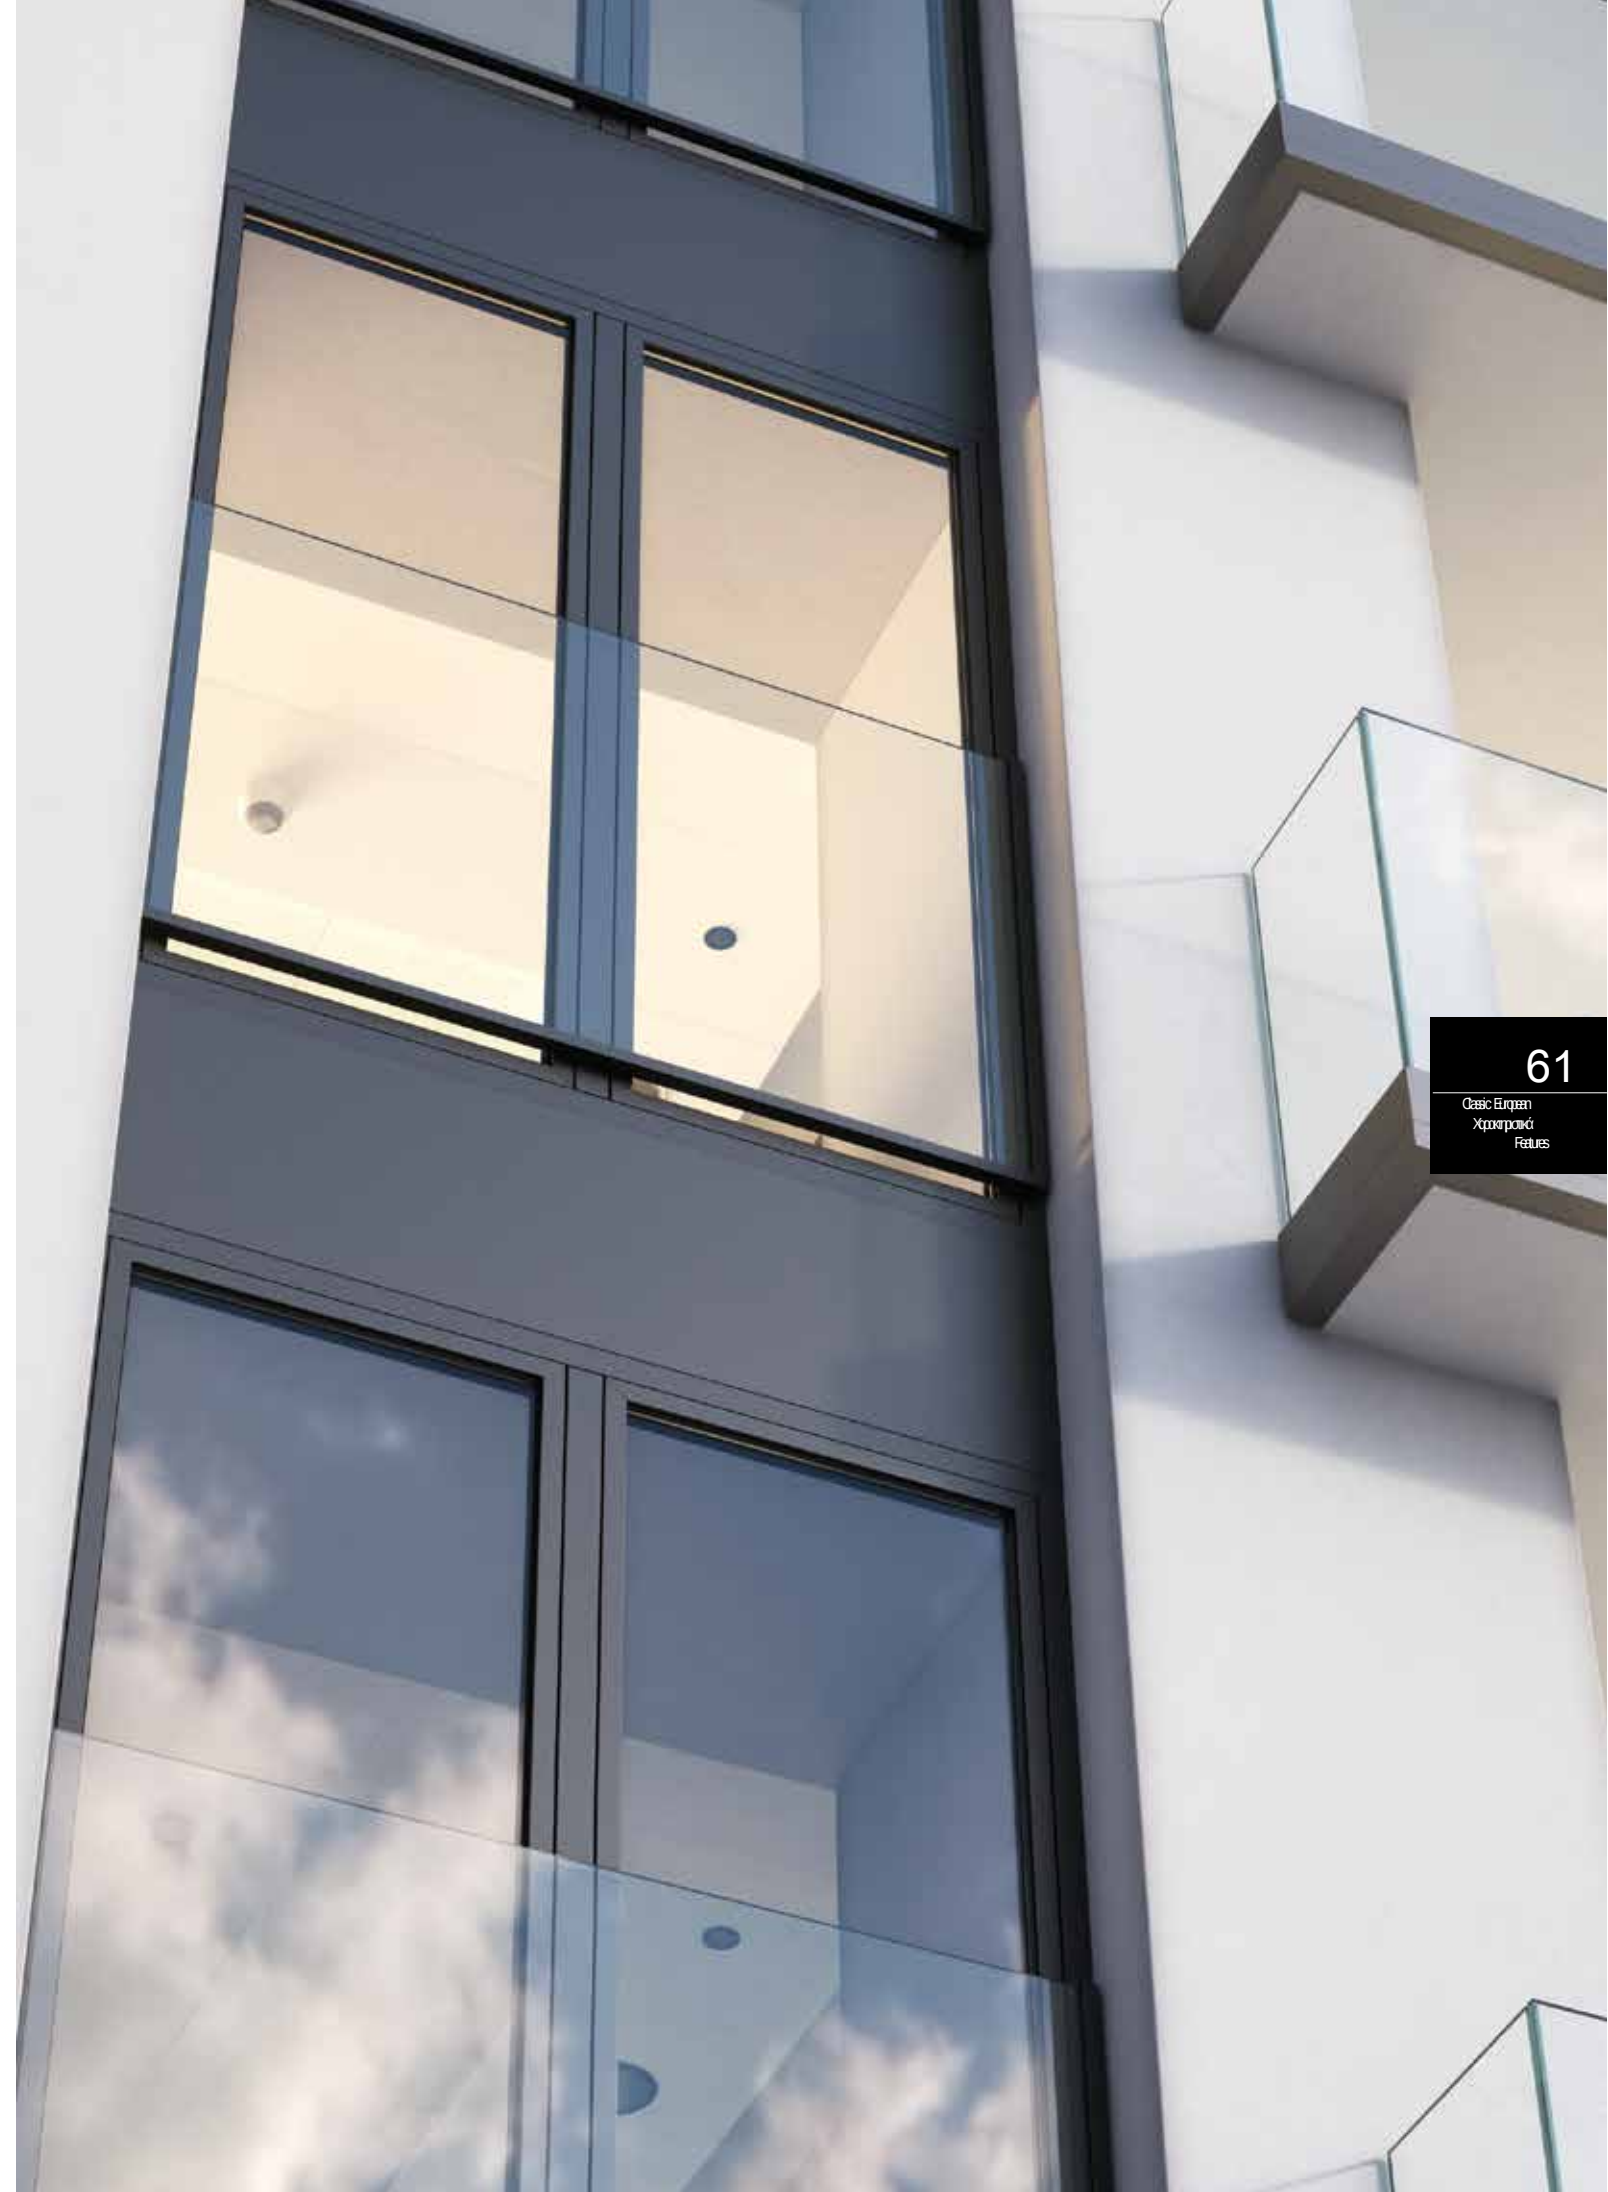

Classic European

F50-319

Οδηγός τζαμιού 10-12 mm
και προφίλ F50-302
Rail for glass 10-12 mm
and profile F50-302

F50-3K19

Καπάκι οδηγού
Rail cover

4259

Γωνία σύνδεσης F50-319
Connector for F50-319

4478

Άνω τάπα για F50-319
και τζάμι 12.76 mm
Upper cap for profile F50-319
and glass 12.76 mm

4971

Καλίμπρα τρυπήματος
για F50-319
Holes calibre for F50-319

4477

Τάπα οδηγού F50-319
F50-319 Rail end cover

E4912

Λάστιχο σφήνα τύπου οδηγού
F50-319 για τζάμι 10 mm
F50-319 rail gasket
for 10 mm glass

US530-1/2/3PRM

Λάστιχο σφήνα οδηγού
F50-319/203 για τζάμι 12 mm
F50-319/203 rail
gasket for 12 mm glass