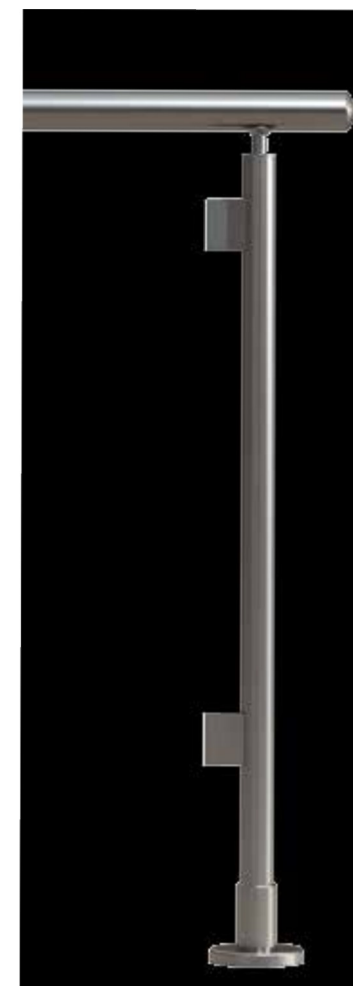

F50-200

Κουπαστή Ø50
Railtop Ø50

F50-100

Κολόνα στήριξης Ø42
Ø42 Support column

4168

Στήριγμα τζαμιού 8-10 mm
Glass support 8-10mm

4314

Στήριγμα κουπαστής Ø50 -
κολόνας Ø42 (ευθεία)
Ø50 Railtop support to Ø42
column straight

4509Z

Αρμολάιτρο κουπαστής
Ø50 με καπάκι
Ø50 Railtop wall cover

4112

Πέλμα στήριξης εξωτερικό
για κολόνα Ø42
External support foot
for Ø42 column