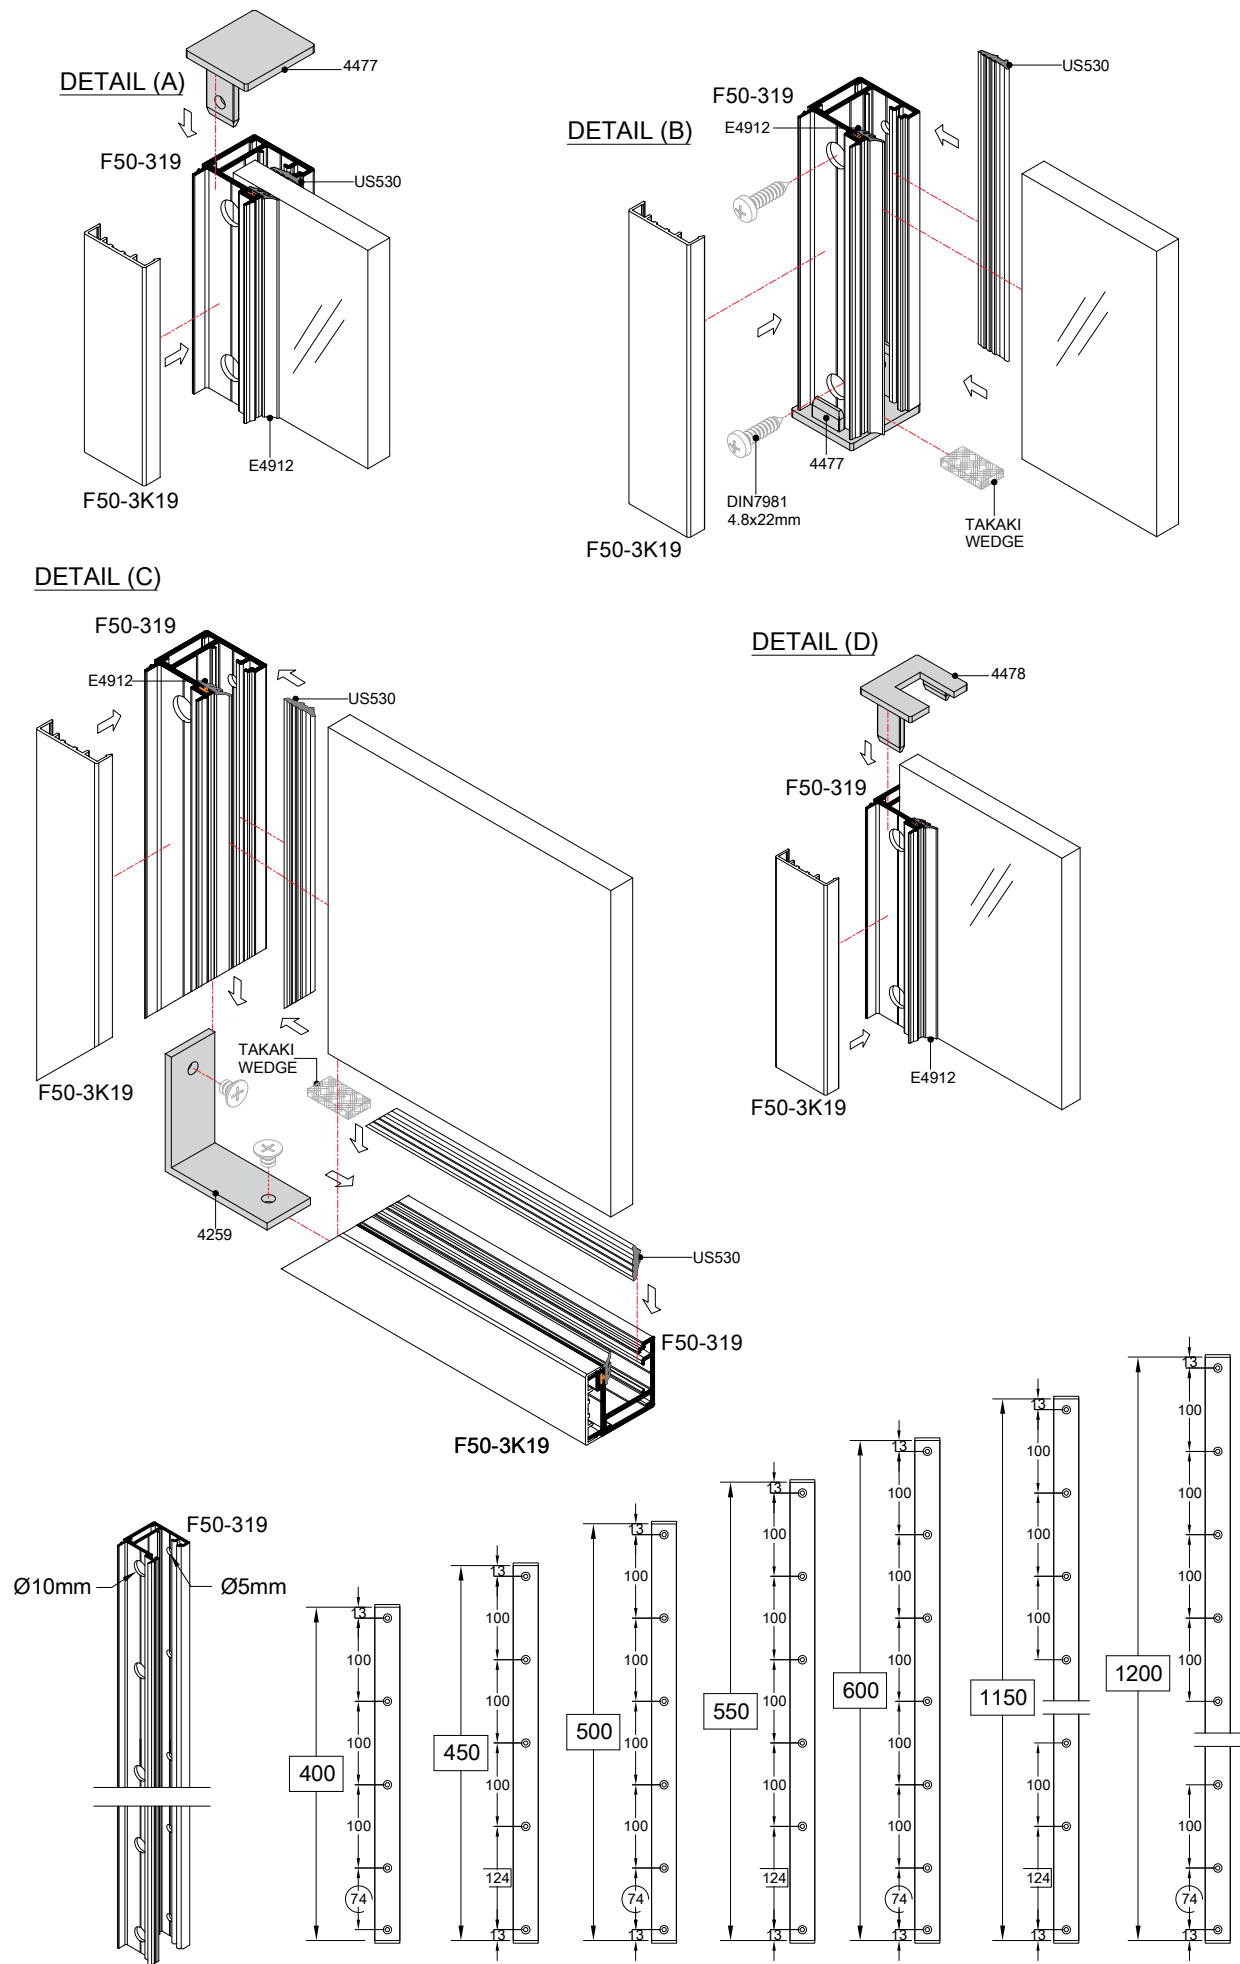

Τοποθετείται πλευρικά, σταθερό είτε στον τοίχο είτε στο πλαίσιο, χωρίς ορατά σημεία στερέωσης, με την επιλογή κάτω οδηγού ή/και με το γυαλί να επεκτείνεται πάνω από το πλαίσιο.

The Classic European is placed side-mounted, fixed either on the wall or the frame, with no visible bolts and wall fixings, with the choice of a bottom rail and/or the glass extended over the frame.

400 < H1 ≤ 1200 mm
500 < L1 ≤ 1500 mm

1200 mm < H2 ≤ 1500 mm
1500 mm < L2 ≤ 1800 mm