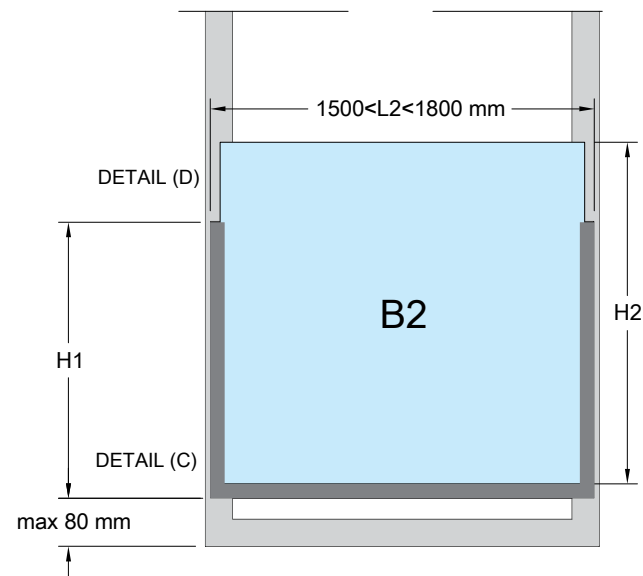

The Classic European is placed side-mounted, fixed either on the wall or the frame, with no visible bolts and wall fixings, with the choice of a bottom rail and/or the glass extended over the frame.

400 < H1 ≤ 1200 mm
500 < L1 ≤ 1500 mm